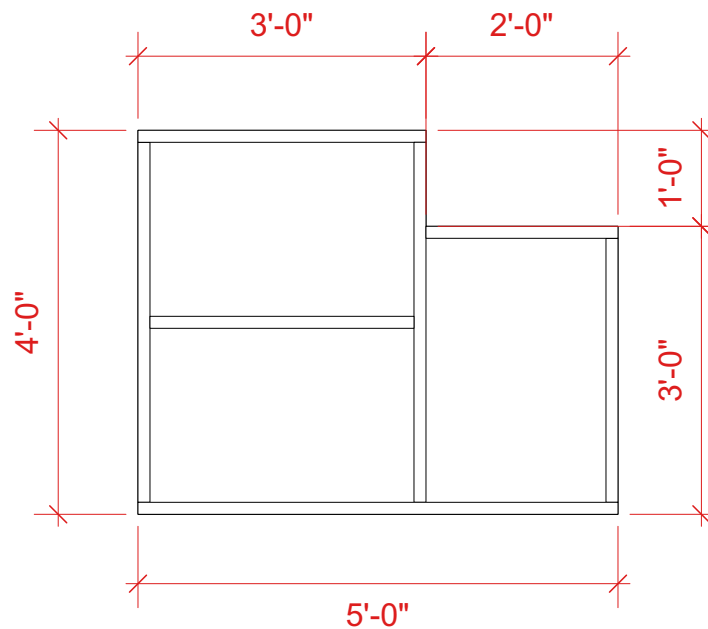

- 2x4 cut list**
- (1)@ 8' 9"
 - (1)@ 6' 10 1/2"
 - (1)@ 4'
 - (4)@ 3' 9"
 - (1)@ 3'
 - (1)@ 1' 10 1/2"

splitting plywood seam

- 2x4 cut list**
- (1)@ 5'
 - (2)@ 3' 9"
 - (1)@ 3'
 - (2)@ 2' 9"
 - (1)@ 2'

NOTES:

- Build 4 of each
- Leg to 16"

SCALE:
1/16"=1'0"

Kiss Me Kate

Platform Builds	Date : 5/30/2024
Wagon Wheel Theatre	Scale : 1/2"=1'0"
Directed by: S. Michaels	
Designed by: M. Higgings	
Drawn By : J. House	
1 OF 1	