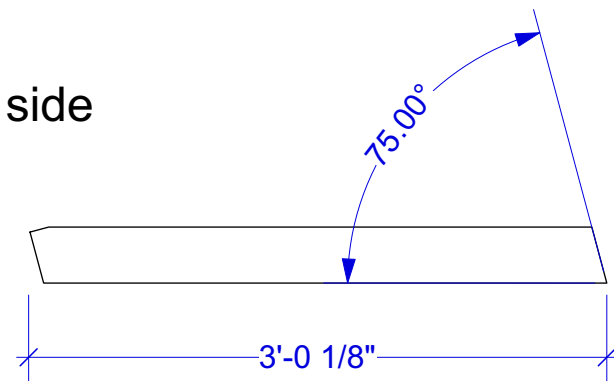

Roof Flat Lid  
(bottom view)

1 Arable's Porch Roof  
Scale: 1/2" = 1'-0"

2a Arable's Porch Roof  
Scale: 3/4" = 1'-0"

Roof Flat Frame  
outer frame- long side  
**CUT 2**  
(above- front view)  
(right- side view)

2b Arable's Porch Roof  
Scale: 1" = 1'-0"

Roof Flat Frame  
outer frame- short side  
**CUT 2**  
(side view)

3 Arable's Porch Roof  
Scale: 1" = 1'-0"

Roof Flat Frame  
cross braces  
**CUT 3**  
(cut side view)

4 Arable's Porch Roof  
Scale: 1" = 1'-0"

Charlotte's Web	
Arables Porch Roof	Date : 1/5/2023
MSU - Fairchild Theatre	Scale : AS NOTED
Director : Ann Folino White	TD.CW5b OF 12
Designer : Thalia Pearce	
Technical Director : Thalia Pearce	
Drawn By : Jordan House	