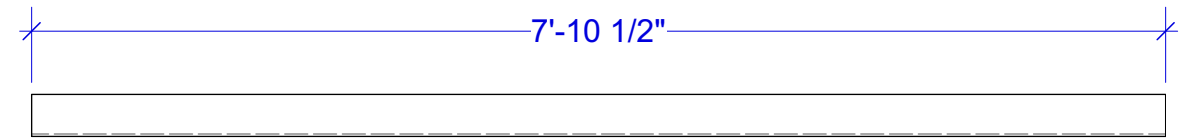

Roof Flat Lid  
(bottom view)

1 Arable's Porch Roof  
Scale: 1/2" = 1'-0"

2a Arable's Porch Roof  
Scale: 3/4" = 1'-0"

Roof Flat Frame  
outer frame- long side  
**CUT 2**  
(above- front view)  
(right- side view)

2b Arable's Porch Roof  
Scale: 1" = 1'-0"

Roof Flat Frame  
outer frame- short side  
**CUT 2**  
(side view)

3 Arable's Porch Roof  
Scale: 1" = 1'-0"

Roof Flat Frame  
cross braces  
**CUT 3**  
(cut side view)