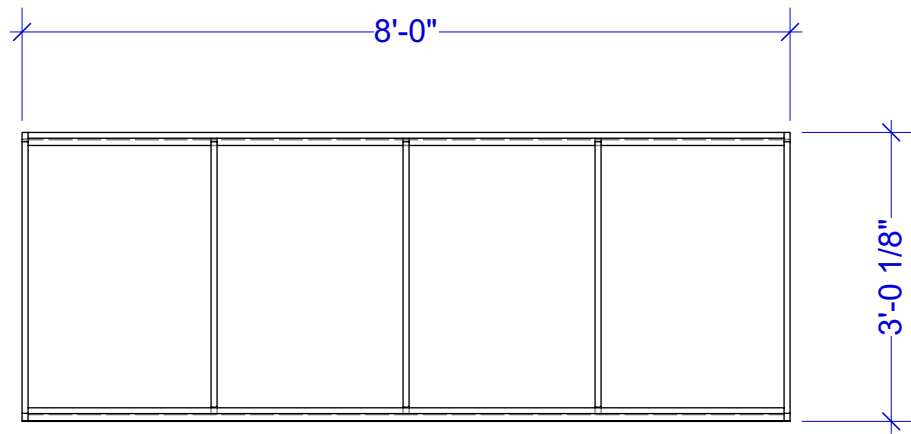

Roof Flat Lid  
(bottom view)

1 Arable's Porch Roof  
Scale: 1/2" = 1'-0"

2a Arable's Porch Roof  
Scale: 3/4" = 1'-0"

Roof Flat Frame  
outer frame- long side  
**CUT 2**  
(above- front view)  
(right- side view)

2b Arable's Porch Roof  
Scale: 1" = 1'-0"

Roof Flat Frame  
outer frame- short side  
**CUT 2**  
(side view)

3 Arable's Porch Roof  
Scale: 1" = 1'-0"

Roof Flat Frame  
cross braces  
**CUT 3**  
(cut side view)

4 Arable's Porch Roof  
Scale: 1" = 1'-0"

Charlotte's Web	
Arables Porch Roof	Date : 1/5/2023
MSU - Fairchild Theatre	Scale : AS NOTED
Director : Ann Folino White	TD.CW5b OF 12
Designer : Thalia Pearce	
Technical Director : Thalia Pearce	
Drawn By : Jordan House	