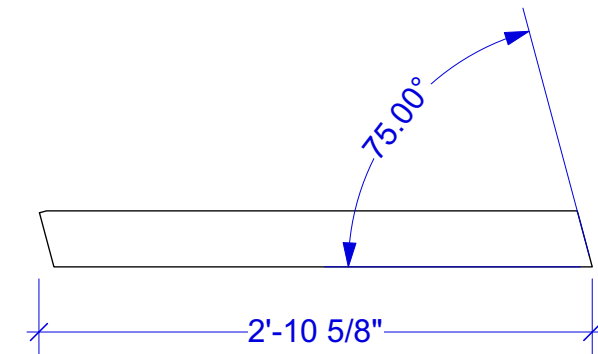

Roof Flat Lid  
(bottom view)

1 Arable's Porch Roof  
Scale: 1/2" = 1'-0"

2a Arable's Porch Roof  
Scale: 3/4" = 1'-0"

Roof Flat Frame  
outer frame- long side  
**CUT 2**  
(above- front view)  
(right- side view)

2b Arable's Porch Roof  
Scale: 1" = 1'-0"

Roof Flat Frame  
outer frame- short side  
**CUT 2**  
(side view)

3 Arable's Porch Roof  
Scale: 1" = 1'-0"

Roof Flat Frame  
cross braces  
**CUT 3**  
(cut side view)

4 Arable's Porch Roof  
Scale: 1" = 1'-0"

Charlotte's Web	
Arables Porch Roof	Date : 1/5/2023
MSU - Fairchild Theatre	Scale : AS NOTED
Director : Ann Folino White	TD.CW5b OF 12
Designer : Thalia Pearce	
Technical Director : Thalia Pearce	
Drawn By : Jordan House	