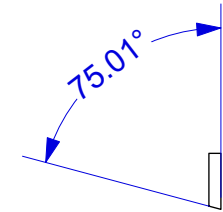

Roof Flat Lid  
(bottom view)

1 Arable's Porch Roof  
Scale: 1/2" = 1'-0"

2a Arable's Porch Roof  
Scale: 3/4" = 1'-0"

Roof Flat Frame  
outer frame- long side  
**CUT 2**  
(above- front view)  
(right- side view)

2b Arable's Porch Roof  
Scale: 1" = 1'-0"

Roof Flat Frame  
outer frame- short side  
**CUT 2**  
(side view)

3 Arable's Porch Roof  
Scale: 1" = 1'-0"

Roof Flat Frame  
cross braces  
**CUT 3**  
(cut side view)